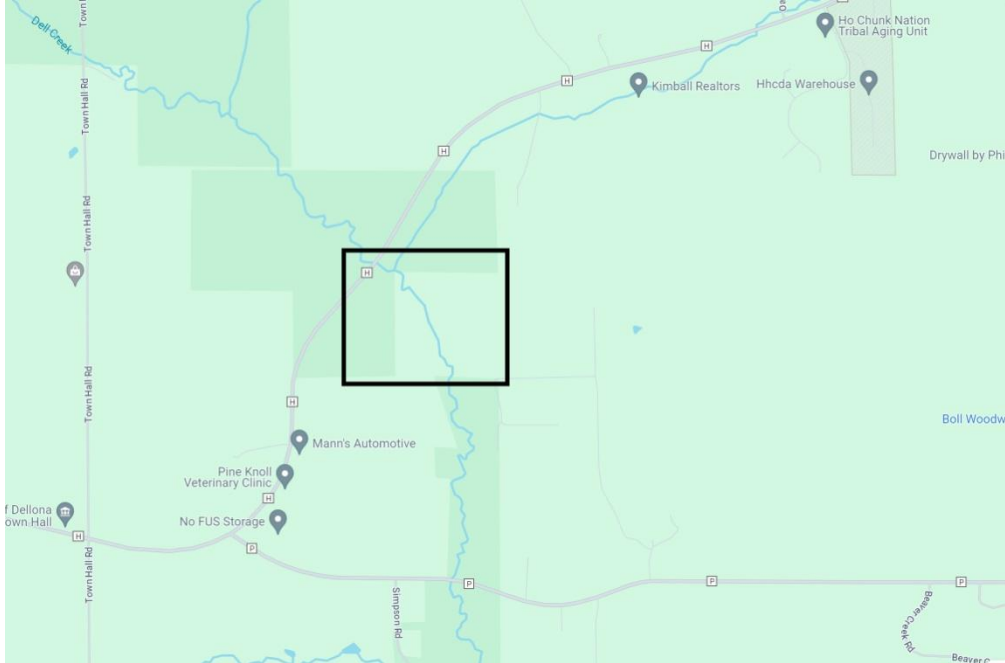

Aldo Leopold Work Day – 9/19/2024 – 8:00 AM

Just North of Hwy P on Hwy H, 5.5 miles South of I90/I94 - Wisconsin Dells. Accessible from Hwy H exit if coming from the north, Accessible from Hwy 23 exit and Hwy P if coming from south.

Circle - Headquarters/Lunch Area in DNR Parking Lot
Lines – Parking along Road Box – Work Area